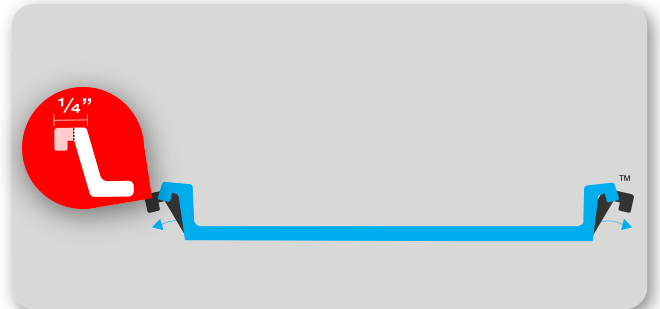

MEASURING TIPS

XTREME®
MATS

Tip 1

Trim the roll over finishing edge if the fit is too snug